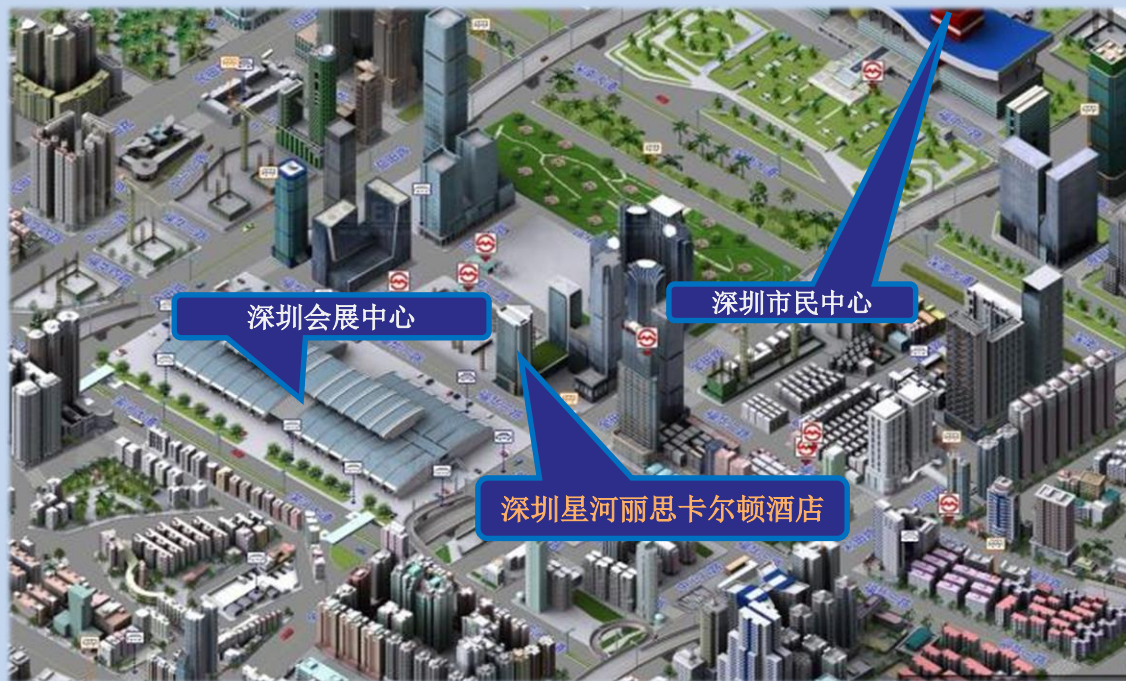

Trainee Program 实习生项目介绍

The Ritz-Carlton, Shenzhen
深圳星河丽思卡尔顿酒店

THE RITZ-CARLTON

SHENZHEN

BRAND POSITIONING

品牌定位

Creating Indelible Marks: We create experiences so exceptional that long after a guest stays with us, the experience stays with them. The Ritz-Carlton is a place our guests can return to whenever they like, simply by closing their eyes.

创造不可磨灭的印记：我们创造的体验是如此的与众不同，以至于客人在离店很久之后，这种体验仍然与他们同在。丽思卡尔顿是一个客人只需闭上他们的眼睛就可以回来的地方。

BRAND TAG LINE

品牌标记

Let Us Stay With You
让我们常在您心

TARGET GUEST

目标客户

Global Affluent Tribe
全球富裕阶层

THE RITZ-CARLTON

SHENZHEN

Location---Futian District

地理位置 —— 福田中心商务区，城市中心的奢华绿洲

THE RITZ-CARLTON
SHENZHEN

Lobby酒店大堂 | Guest Room客房

THE RITZ-CARLTON
SHENZHEN

Guest Room View

丽思儿童原野探奇之夜| 客房景观